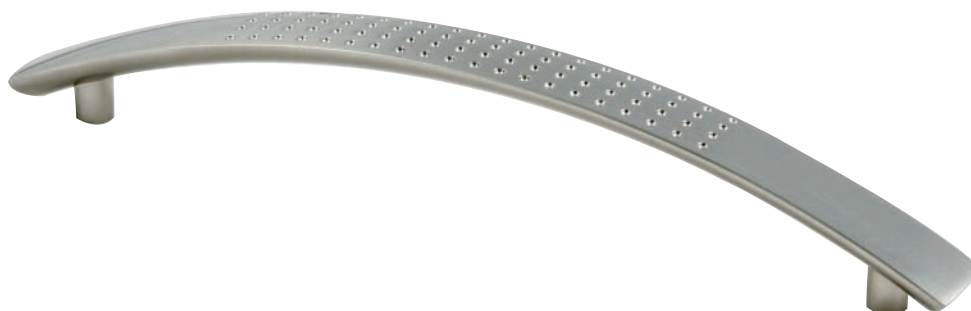

Handles

Contemporary Handles

DOMINO HANDLE

Art. Nr.	Finish	Centre	Length	Diam	Height	Box Qty
TS22796BN	Brushed Nickel	96	126		28	25/250
TS227128BN	Brushed Nickel	128	159		28	25/250
TS80160BN	Brushed Nickel	160	190		29	25/250
TS81018BN	Brushed Nickel	384	416		33	25/250

DOMINO KNOB

Art. Nr.	Finish	Centre	Length	Diam	Height	Box Qty
TS680BN	Brushed Nickel			34	25	25/250
TS680BL	Black			34	25	25/250

Handles

Contemporary Handles

PISA HANDLE

Art. Nr.	Finish	Centre	Length	Diam	Height	Box Qty
TS762BN	Brushed Nickel	128	144		30	25/250

ARIZONA HANDLE

Art. Nr.	Finish	Centre	Length	Diam	Height	Box Qty
CO50036PC	Pearl Chrome	128	143		28	35

PILLAR BOW

Art. Nr.	Finish	Centre	Length	Diam	Height	Box Qty
TS650111BN	Brushed Nickel	128	198		29	20/100

ROMAN HANDLE

Art. Nr.	Finish	Centre	Length	Diam	Height	Box Qty
TS650058BN	Brushed Nickel	128	146		27	25/250
TS650112BL	Black	128	169		27	25/250

Handles

Contemporary Handles

GENEVA HANDLE

Art. Nr.	Finish	Centre	Length	Diam	Height	Box Qty
TS226BN	Brushed Nickel	128	161		28	25/250